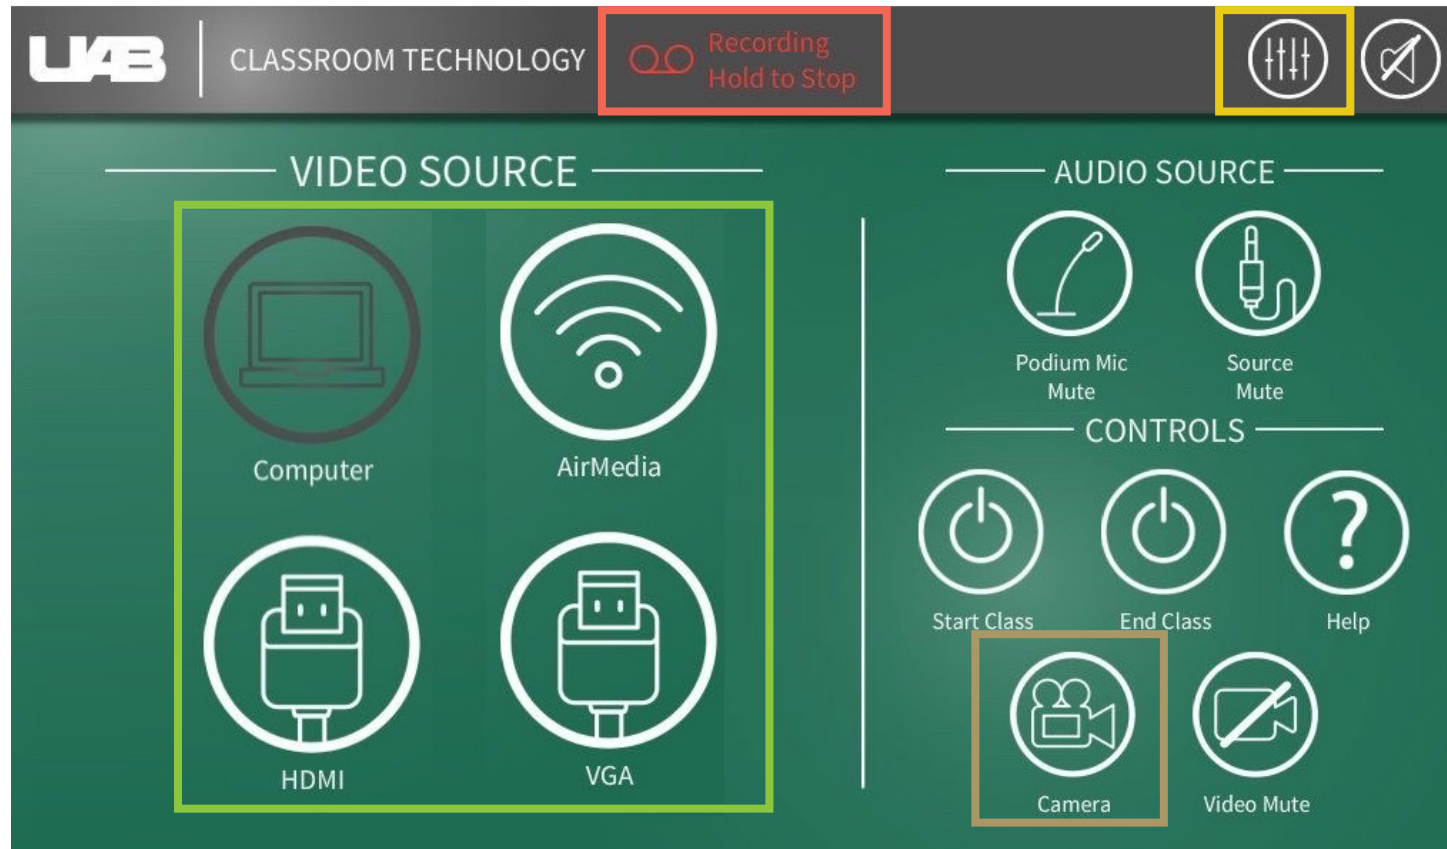

## PROJECTOR INPUTS

Document Camera is available through icon on lectern pc desktop

## CAMERA OPTIONS

Presets  
Manual Control