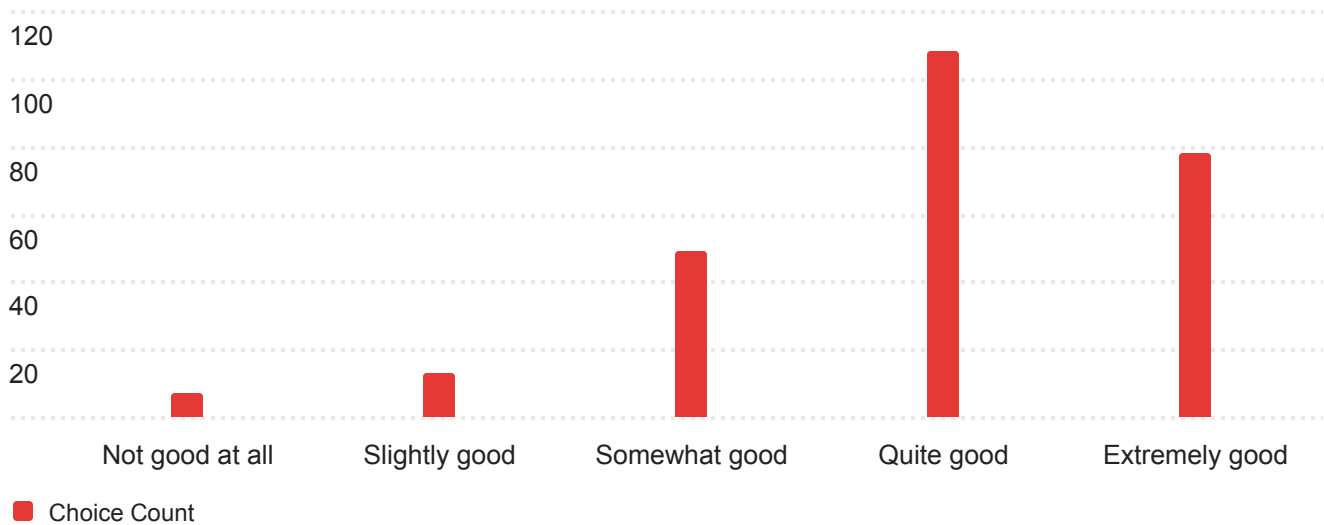

## Panorama Student Survey - Grades 6-12

Data Collected During 2023-2024 Academic Year

### 1 - During class, how good is this teacher at making sure students do not get out of control?

Field	Choice Count
Not good at all	7
Slightly good	13
Somewhat good	49
Quite good	108
Extremely good	78